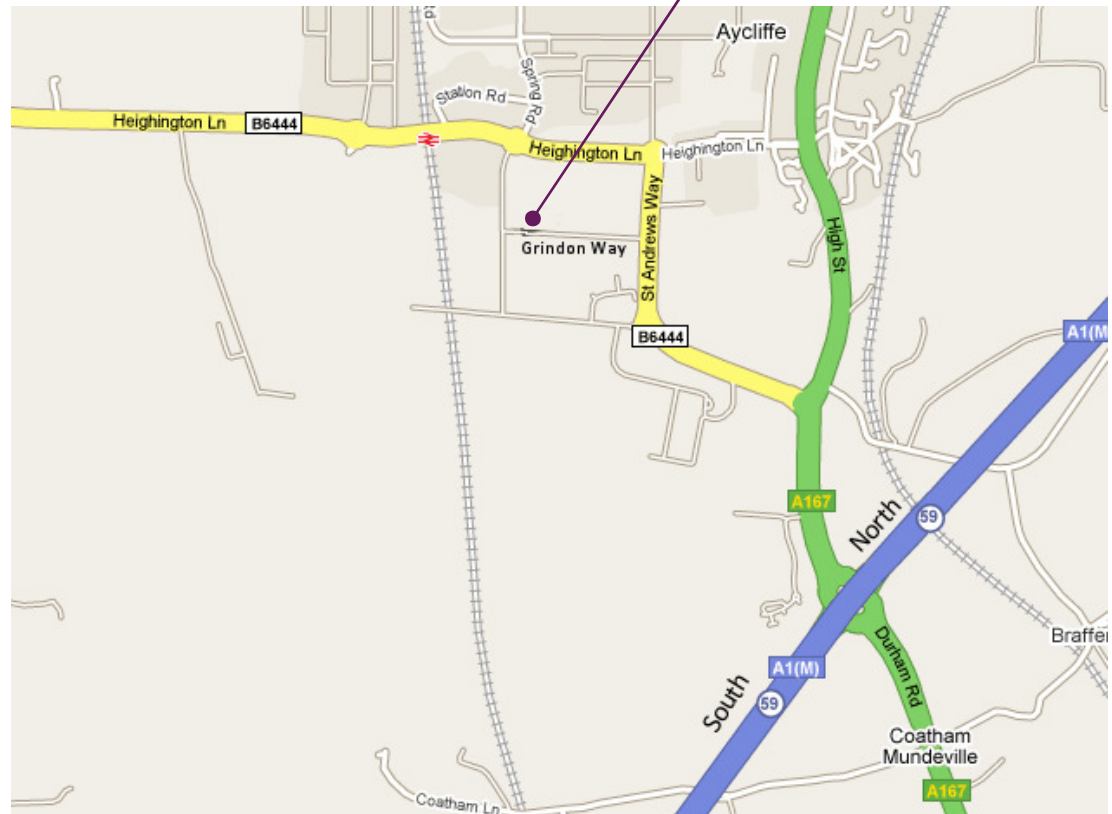

ALM Products

'Delivering Awesome service'

Map Location

Directions

Leave the A1(M) at junction 59 taking the A167 in the direction of Newton Aycliffe.

At the roundabout take the 1st exit onto St Andrews Way (B6444)

At the next roundabout take the 2nd exit (right) following St Andrews Way.

Travel approx 300m along the road and turn left along Grindon Way.

ALM Products is the 2nd factory from the far end on the right hand side.

ALM Products Ltd. Grindon Way, Heighington Lane Business Park, Newton Aycliffe, County Durham, DL5 6SH

Tel. 01325 313377 Fax. 01325 315588

Email: sales@almproducts.co.uk

Web: www.almproducts.co.uk